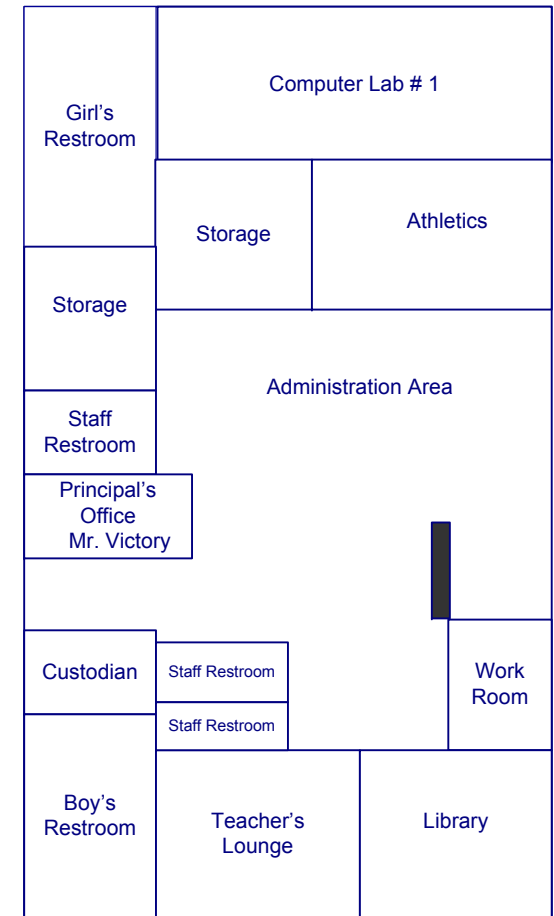

KAOL Middle School Campus

Bus Drop Off – Buses Only

Entrance

Student drop off zone

Thru Traffic Only