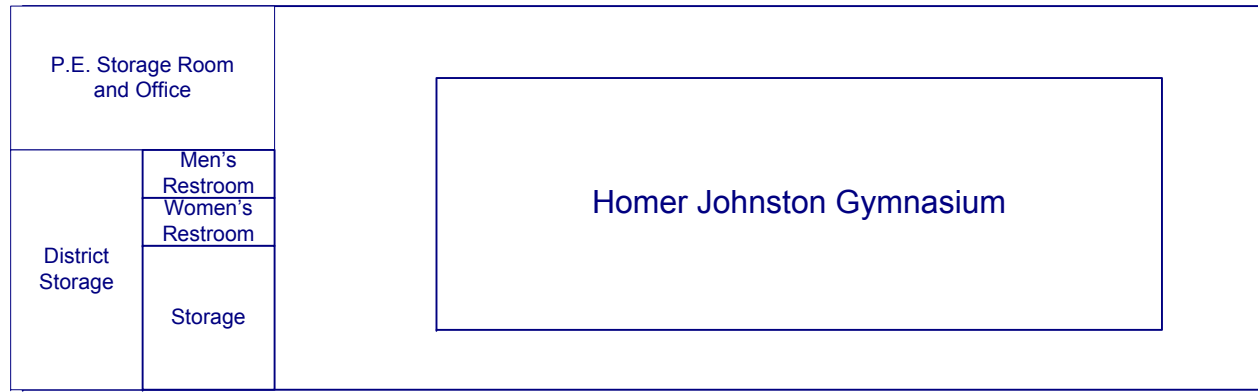

KAOL Middle School Campus

Bus Drop Off – Buses Only

Entrance

Student drop off zone

Thru Traffic Only